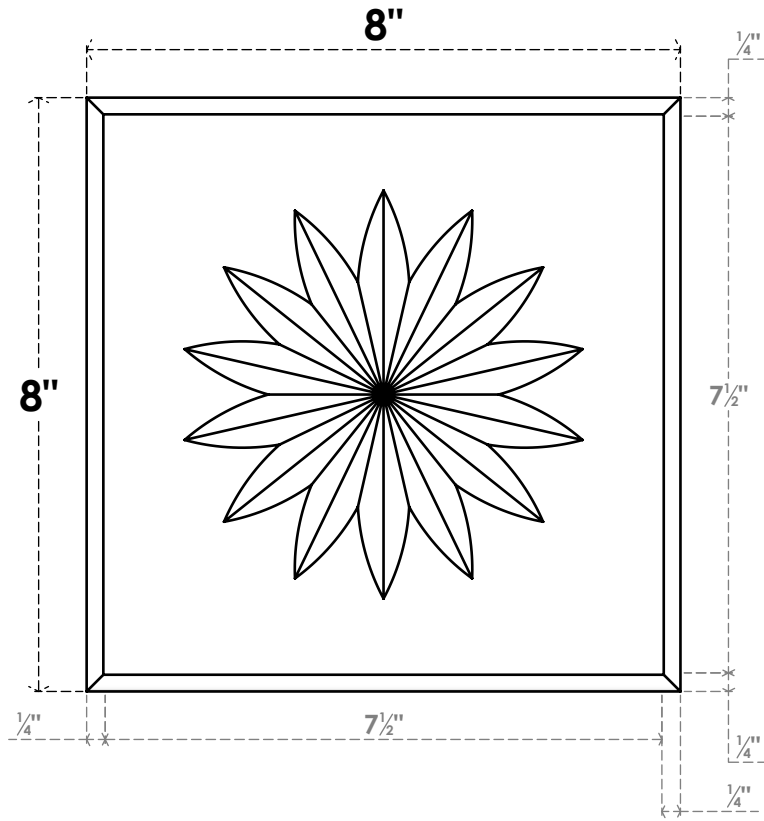

ROSP080X080X050SDG11

8"W X 8"H X 1/2"P STANDARD SEDGWICK FLOWER ROSETTE WITH ROUNDED EDGE, ARCHITECTURAL GRADE PVC

FRONT

SIDE

EKENA MILLWORK
 2300 WEST MAIN ST.
 CLARKSVILLE, TX 75426
 TOLL FREE: 866-607-0453
 WWW.EKENAMILLWORK.COM