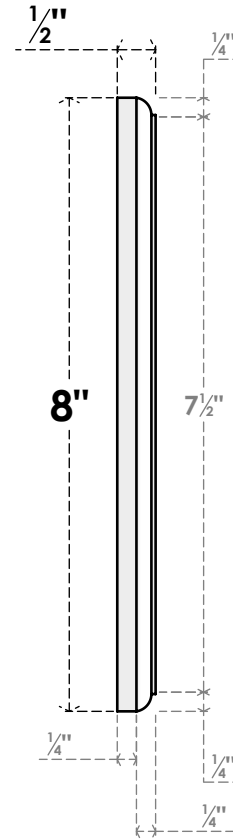

ROSP080X080X050SDG11

8"W X 8"H X 1/2"P STANDARD SEDGWICK FLOWER ROSETTE WITH ROUNDED EDGE, ARCHITECTURAL GRADE PVC

FRONT

SIDE

EKENA MILLWORK
 2300 WEST MAIN ST.
 CLARKSVILLE, TX 75426
 TOLL FREE: 866-607-0453
 WWW.EKENAMILLWORK.COM

NOTES

1. INSTALLATION TO BE COMPLETED IN ACCORDANCE WITH MANUFACTURER'S SPECIFICATIONS.
2. DRAWING MAY NOT BE TO SCALE
3. THIS DRAWING IS INTENDED FOR DESIGN AND PLANNING PURPOSES ONLY.
4. ALL INFORMATION CONTAINED HEREIN WAS CURRENT AT THE TIME OF DEVELOPMENT BUT MUST BE REVIEWED AND APPROVED BY THE PRODUCT MANUFACTURER TO BE CONSIDERED ACCURATE.
5. ARCHITECTURAL GRADE PVC PRODUCTS ARE MADE FROM EXPANDED CELLULAR PVC AND COME NATURALLY WHITE BUT MAY BE PAINTED